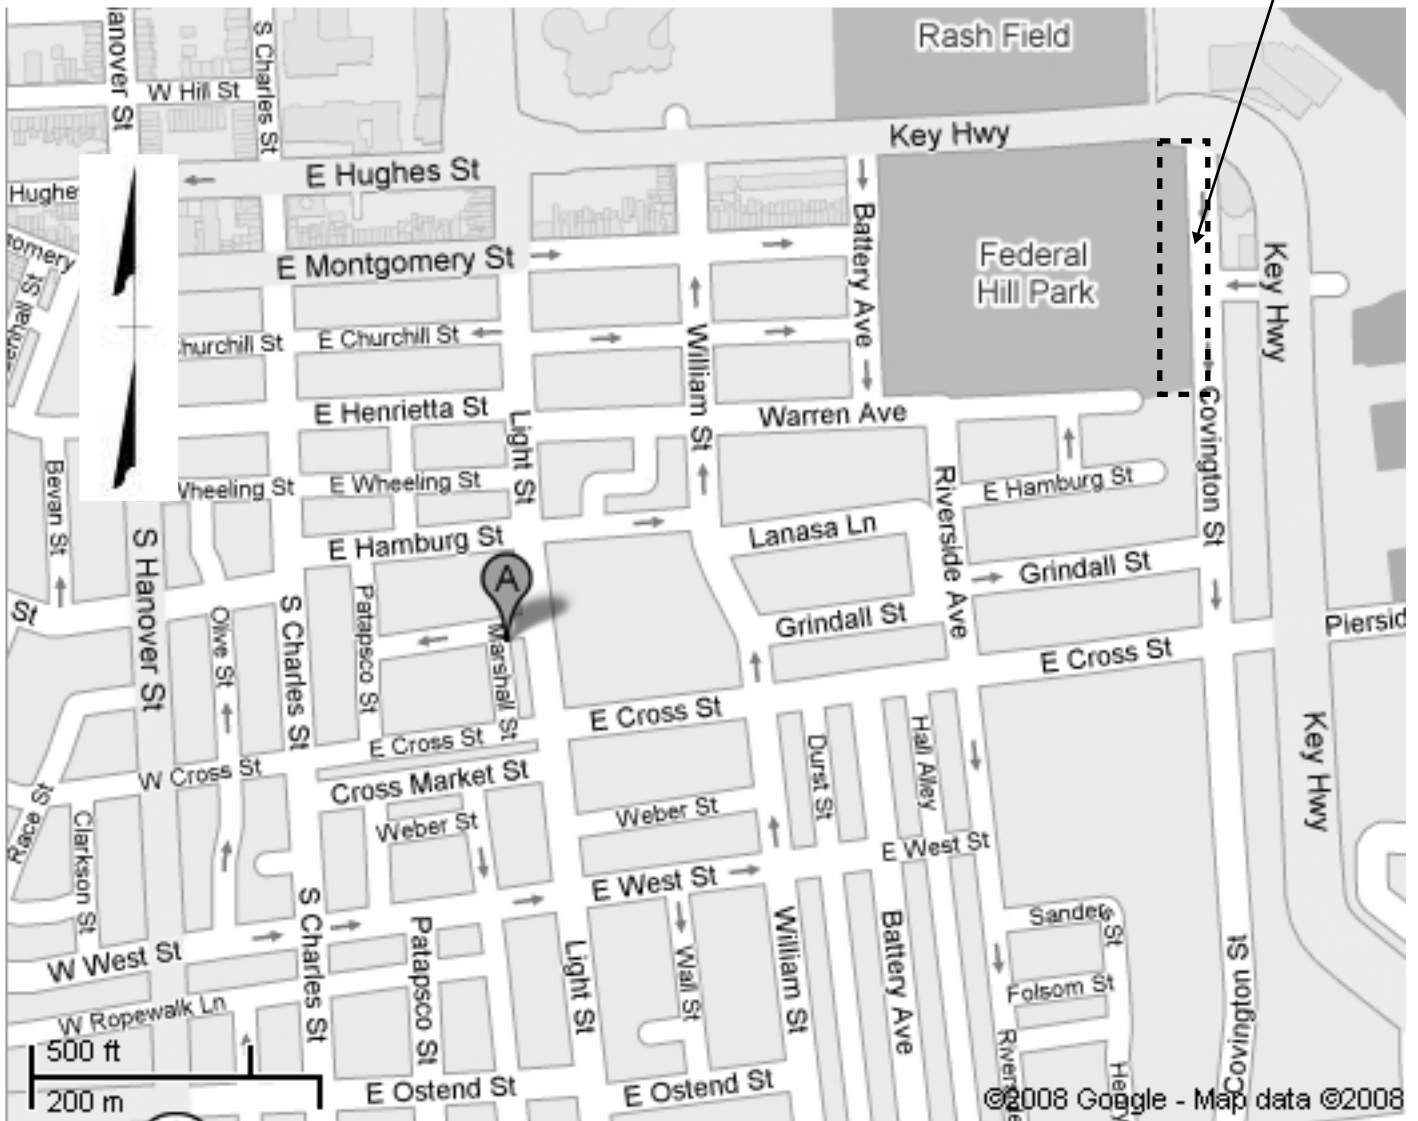

Long-term Parking Meters

50¢ per hour kiosks
10 hour maximum
24 hours a day
7 days a week

Parking on Light Street is 25¢ per ¼ hour, 2 hour max, Mon–Sat,
8am–6pm.

Kiosks take credit cards and coin.

When parking in the residential areas please take great care in reading the posted regulations. Enforcement is relentless and severe.